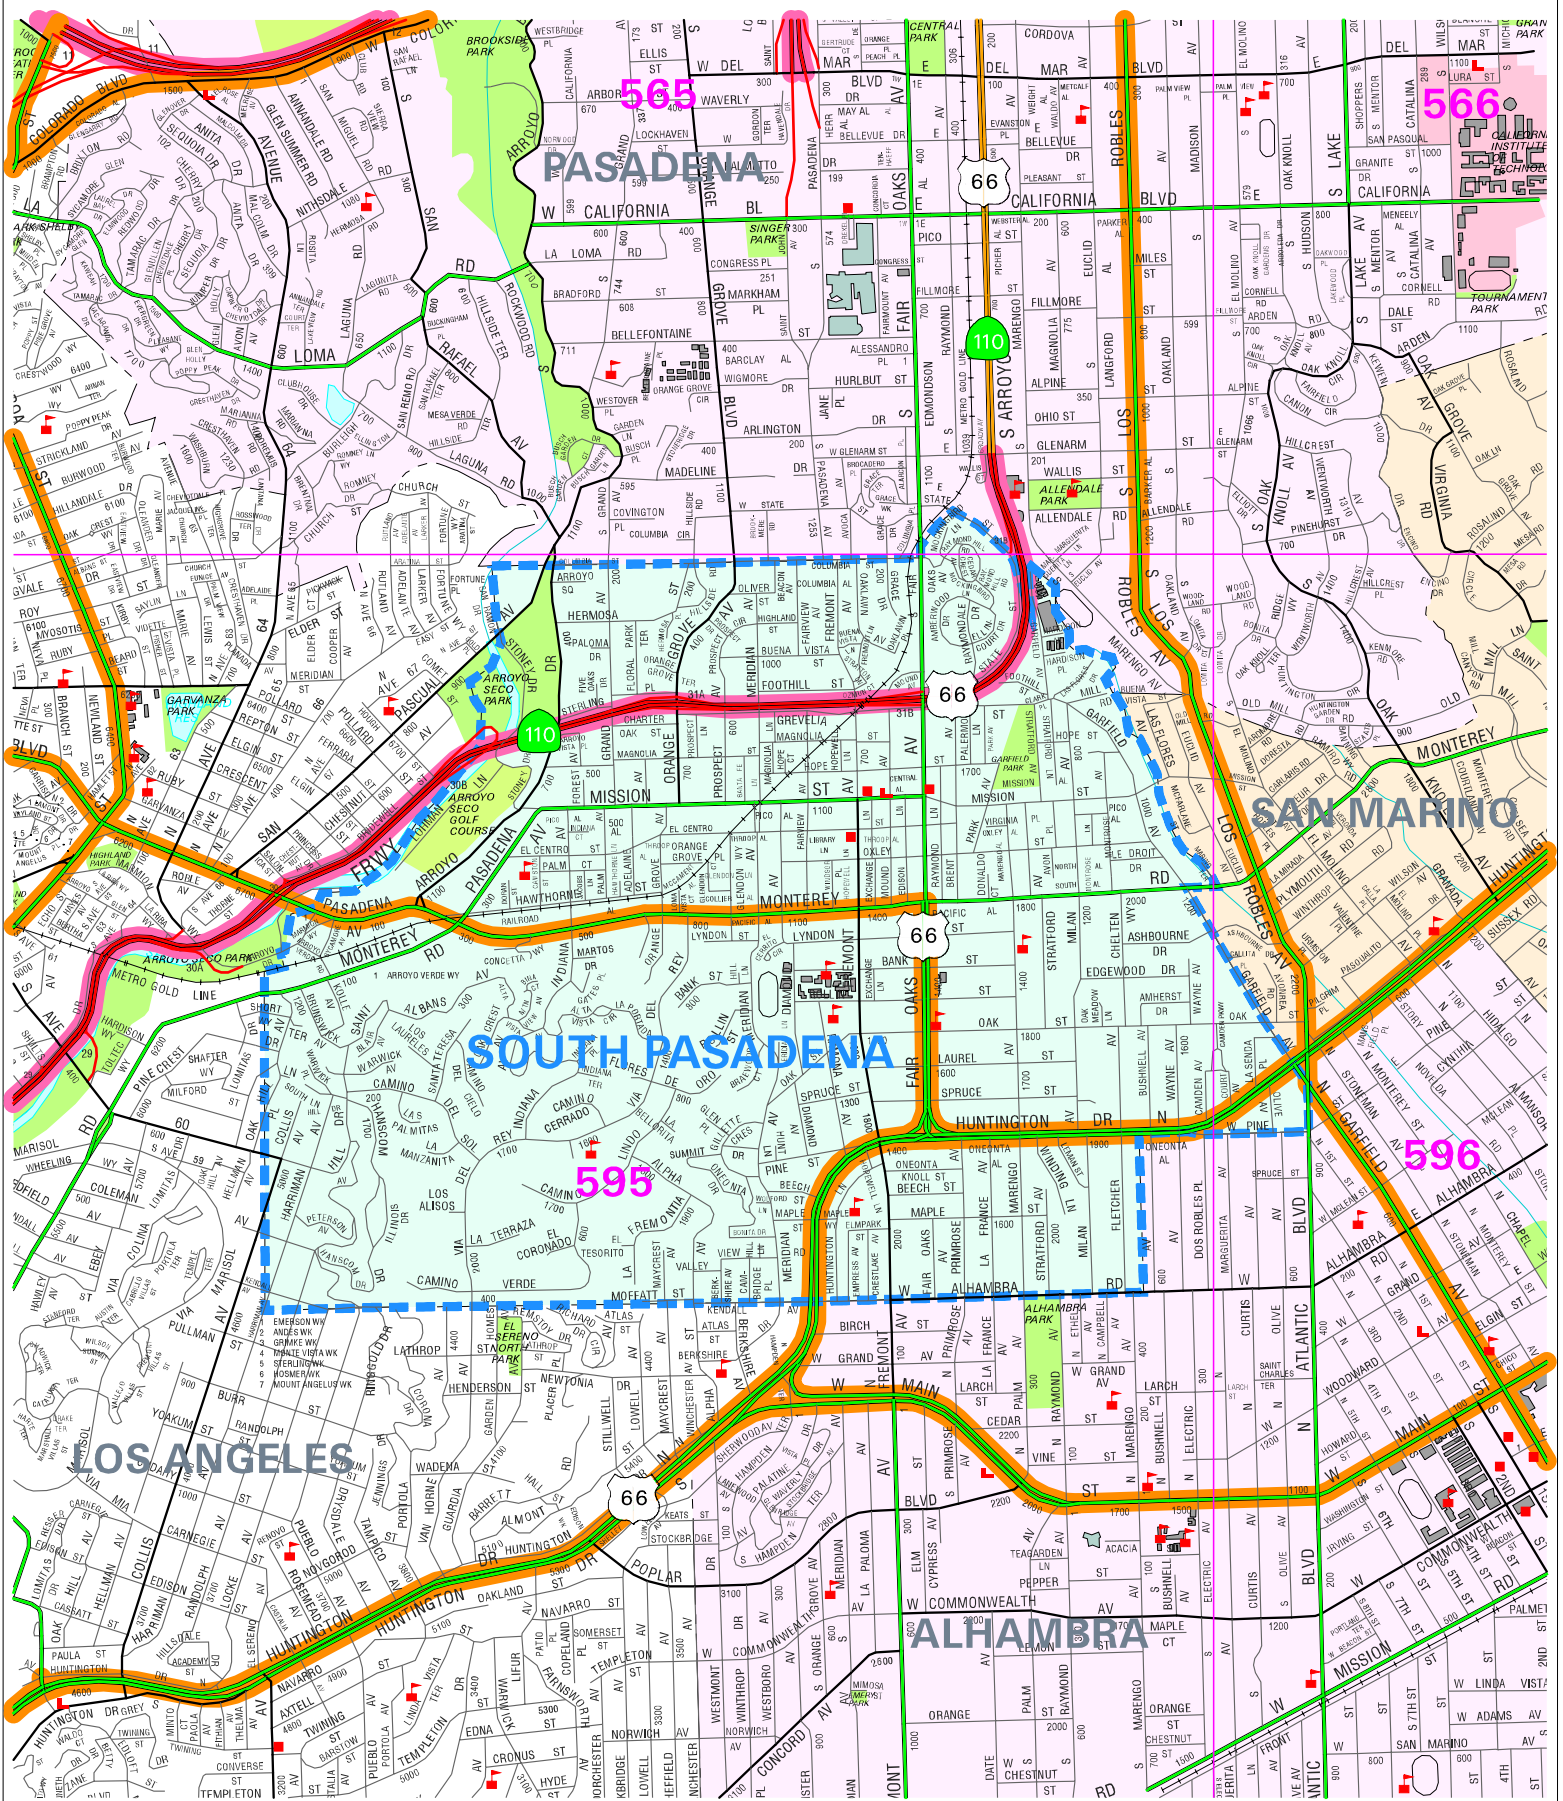

CITY OF SOUTH PASADENA

(Map Size: 8.5" x 11")

- City Boundary
- Freeway Disaster Route
- Disaster Route
- Thomas Guide Page Grid

AVL:s:jarcpoc/wk_0services/aml_dir/southpasadena.aml Prepared by: fernan